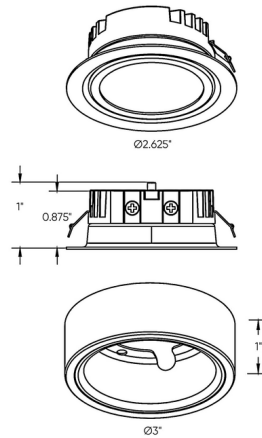

CLICK TO VIEW PRODUCT

Notes: