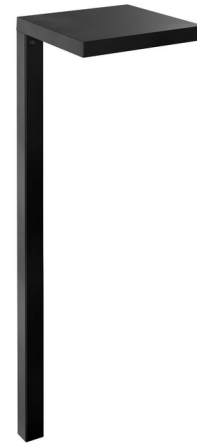

## Edge Color-Select Outdoor Path Light 12V By DALS Lighting

### Description

The Edge Path Light adds modern appeal to your outdoor environment, with its clean symmetrical form made of rust-resistant cast aluminum in a matte textured finish. The light is perfect for walkways, garden beds, or simply for directing the eye to your home's best features. Color temperature can be adjusted to 2200K, 2700K, 3000K, 3500K, or 4000K using a button on the fixture. The light includes a ground stake and a 21 inch extension tube which can be used in place of the 12 inch tube that comes attached, to add height. NOTE: A transformer is required, sold separately.

### Specifications

COLOR	Frosted
BODY FINISH	Black
WATTAGE	3W
DIMMER	N/A
DIMENSIONS	5.125"W x 12.625"H x 5.125"D
INTEGRATED LED MODULE	1 x LED/3W/12V LED
COUNTRY OF ORIGIN	China

### Technical Information

LAMP LIFE	50000 hours
BEAM ANGLE	90°
COLOR RENDERING	.80 CRI
LAMP COLOR	. CCT Select
LUMENS/WATT	88.33
LUMINOUS FLUX	265 lumens

Shown in black / frosted

CLICK TO VIEW PRODUCT

Notes: