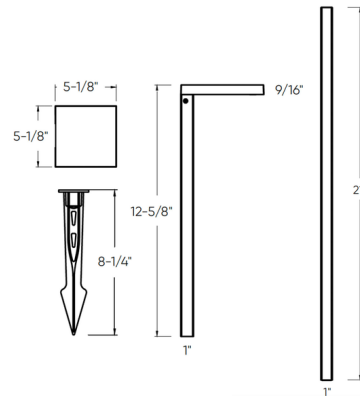

### Description

The Edge Path Light adds modern appeal to your outdoor environment, with its clean symmetrical form made of rust-resistant cast aluminum in a matte textured finish. The light is perfect for walkways, garden beds, or simply for directing the eye to your home's best features. Color temperature can be adjusted to 2200K, 2700K, 3000K, 3500K, or 4000K using a button on the fixture. The light includes a ground stake and a 21 inch extension tube which can be used in place of the 12 inch tube that comes attached, to add height. NOTE: A transformer is required, sold separately.

### Specifications

COLOR	Frosted
BODY FINISH	Black
WATTAGE	3W
DIMMER	N/A
DIMENSIONS	5.125"W x 12.625"H x 5.125"D
INTEGRATED LED MODULE	1 x LED/3W/12V LED
COUNTRY OF ORIGIN	China

### Technical Information

LAMP LIFE	50000 hours
BEAM ANGLE	90°
COLOR RENDERING	.80 CRI
LAMP COLOR	. CCT Select
LUMENS/WATT	88.33
LUMINOUS FLUX	265 lumens

Shown in black / frosted

CLICK TO VIEW PRODUCT

Notes: