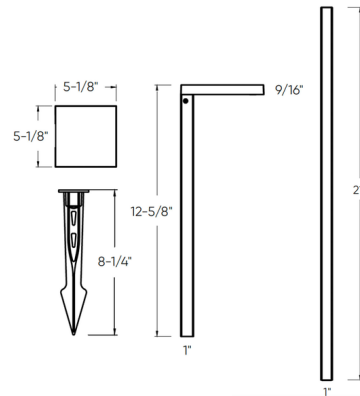

CLICK TO VIEW PRODUCT

Notes: