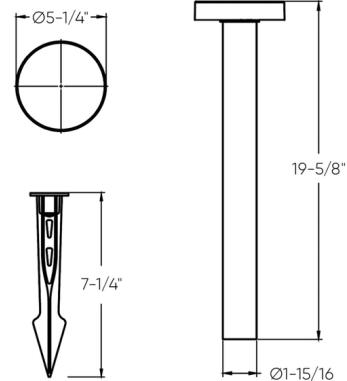

Shown in black / frosted

CLICK TO VIEW PRODUCT

Notes: