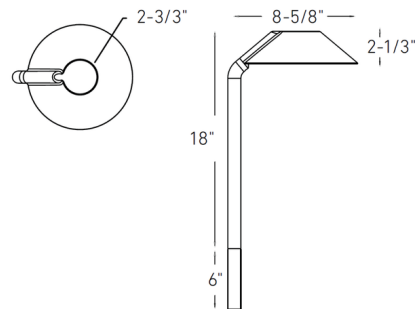

CLICK TO VIEW PRODUCT

Notes: