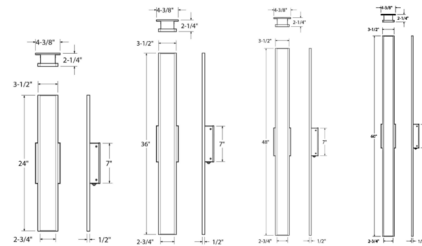

Lightology

lightology.com
866-954-4489
04-25-26

Project: _____

Company: _____

Location: _____ Fixture Type: _____

SPEC #: **DLS1231592**

Approved On: _____ Approved By: _____

Gemini Color-Select Outdoor Wall Sconce By DALS Lighting

Description

The Gemini Outdoor Wall Sconce blends perfectly with big architectural features, with its unobtrusive yet striking slim design. Unique left/right lighting output. Color temperature can be adjusted to 2700K, 3000K, 3500K, 4000K, or 5000K using a switch in the backplate. ELV and TRIAC dimming.

Specifications

COLOR . . . . . N/A
BODY FINISH . . . . . Black
WATTAGE 40W
DIMMER . . . . . Low Voltage Electronic
DIMENSIONS . . . . . 3.5"W x 48"H x 2.25"D
INTEGRATED LED MODULE . . . . . 1 x LED/40W/120V LED
COUNTRY OF ORIGIN . . . . . China

Technical Information

LAMP LIFE . . . . . 50000 hours
COLOR RENDERING . . . . . 90 CRI
LAMP COLOR . . . . . CCT Select
LUMENS/WATT 47.50
LUMINOUS FLUX . . . . . 1900 lumens

Shown in black

CLICK TO VIEW PRODUCT

Notes: