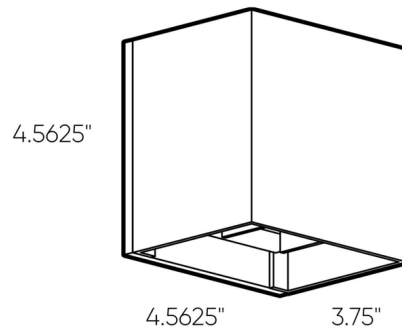

CLICK TO VIEW PRODUCT

Notes: