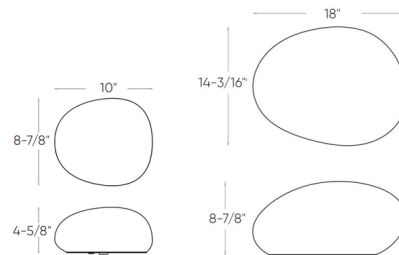

CLICK TO VIEW PRODUCT

Notes: