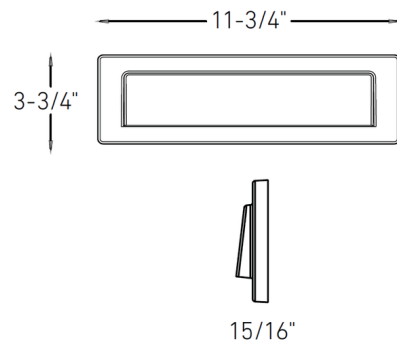

CLICK TO VIEW PRODUCT

Notes: