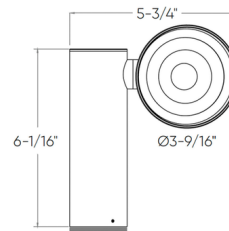

CLICK TO VIEW PRODUCT

Notes: