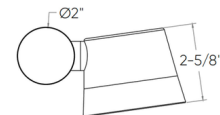

CLICK TO VIEW PRODUCT

Notes: