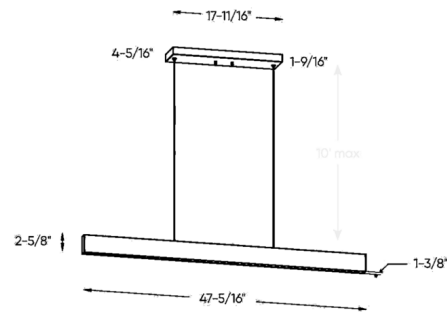

Specifications

COLOR	N/A
BODY FINISH	Black
WATTAGE	40W
DIMMER	Low Voltage Electronic
DIMENSIONS	47.31"L x 1.38"W x 2.63"H
INTEGRATED LED MODULE	1 x LED/40W/120V LED
COUNTRY OF ORIGIN	China

Technical Information

PRODUCT DIMENSIONS	Adjustable Height Up to 72"
LAMP LIFE	50000 hours
BEAM ANGLE	30°
COLOR RENDERING	.90 CRI
LAMP COLOR	.CCT Select
LUMENS/WATT	67.75
LUMINOUS FLUX	2710 lumens

Shown in black

CLICK TO VIEW PRODUCT