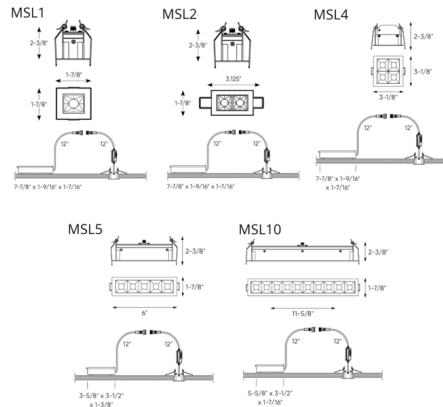

Shown in black

CLICK TO VIEW PRODUCT

Notes: