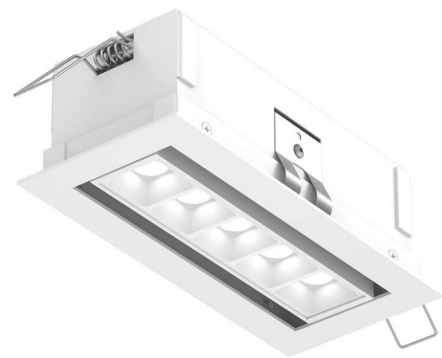

By DALI Lighting

Description

Providing a contemporary and functional style to any space, the Pinpoint Multi-Spot Color-Select Swivel Downlight Trim with Housing features 30 degree pivoting multi-directional optics. Framed by a powder-coated finish, these high-output fixtures provide a crisp, low-glare emission. Can be daisy chained. Every fixture includes a junction box with integrated dimmable driver. TRIAC dimming (see attached manufacturer dimmer reference). Note: Optional rough-in plate sold separately.

Specifications

REFLECTOR/BAFFLE COLOR	N/A
BODY FINISH	White
WATTAGE	15W
DIMMER	Standard 120V
DIMENSIONS	6.75"W x 2.31"H x 3.13"D
INTEGRATED LED MODULE	5 x LED/3W/120V LED
COUNTRY OF ORIGIN	China

Technical Information

APERTURE SHAPE	Rectangular
HOUSING HEIGHT	2.5"
HOUSING TYPE	Remodel IC
CEILING TYPE	Drywall with Trim
FUNCTION	Adjustable Accent
BEAM ANGLE	30°
COLOR RENDERING	90 CRI
LAMP COLOR	CCT Select
LUMENS/WATT	266.67
LUMINOUS FLUX	800 lumens