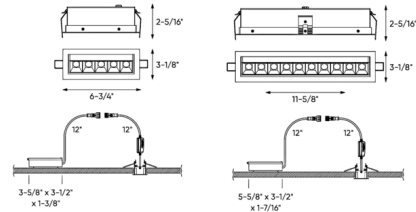

CLICK TO VIEW PRODUCT

Notes: