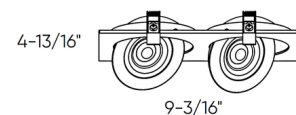

CLICK TO VIEW PRODUCT

Notes: