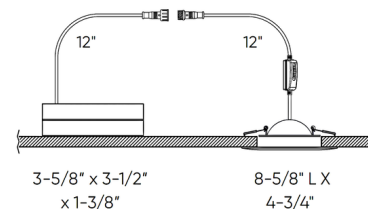

CLICK TO VIEW PRODUCT

Notes: