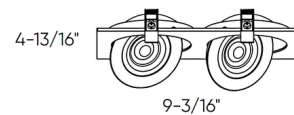

CLICK TO VIEW PRODUCT

Notes: