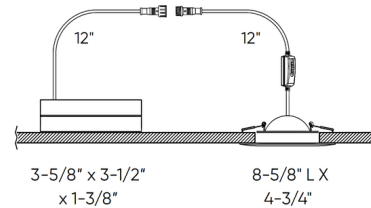

CLICK TO VIEW PRODUCT

Notes: