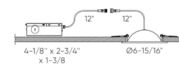

APERTURE SHAPE	Round
HOUSING HEIGHT	2"
HOUSING TYPE	Remodel IC Airtight
CEILING TYPE	Drywall with Trim
FUNCTION	Adjustable Accent
BEAM ANGLE	40°
COLOR RENDERING	90 CRI
LAMP COLOR	CCT Select
LUMENS/WATT	90.00
LUMINOUS FLUX	540 lumens

Shown in white

FGM2-CC – 2" Flat Gimbal

FGM4-CC – 4" Flat Gimbal

FGM3-CC – 3" Flat Gimbal

FGM6-CC – 6" Flat Gimbal

CLICK TO VIEW PRODUCT

Notes: