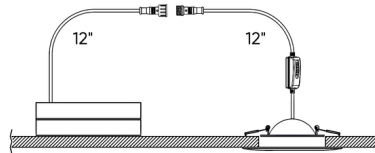

Description

The Pivot Round Color Select Flat Gimbal IC Airtight Recessed Trim and Housing offers powerful lumen output and the ability to direct light with a 360 degree rotation and 90 degree tilt. Features switch selectable color temperature: 2700K/3000K/3500K/4000K/5000K with a switch located on driver. Each fixture includes a junction box with an integrated driver. Can be daisy chained. Optional accessories sold separately. 120-277V, dimmable with 0-10V.

Specifications

REFLECTOR/BAFFLE COLOR	N/A
BODY FINISH	White
WATTAGE	9W
DIMMER	0-10V
DIMENSIONS	4.81"W x 1.31"H
INTEGRATED LED MODULE	1x LED/9W/120-277V LED
COUNTRY OF ORIGIN	China

Technical Information

APERTURE SHAPE	Round
HOUSING HEIGHT	3"
HOUSING TYPE	Remodel IC Airtight
CEILING TYPE	Drywall with Trim
FUNCTION	Adjustable Accent
LAMP LIFE	50000 hours
BEAM ANGLE	40°
COLOR RENDERING	90 CRI
LAMP COLOR	CCT Select
LUMENS/WATT	77.78
LUMINOUS FLUX	700 lumens

Shown in white

3-5/8" x 3-1/2" x 1-3/8"

CLICK TO VIEW PRODUCT

Notes: