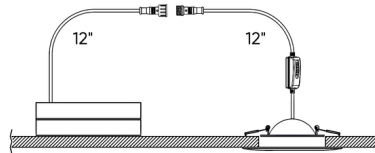

### Description

The Pivot Round Color Select Flat Gimbal IC Airtight Recessed Trim and Housing offers powerful lumen output and the ability to direct light with a 360 degree rotation and 90 degree tilt. Features switch selectable color temperature: 2700K/3000K/3500K/4000K/5000K with a switch located on driver. Each fixture includes a junction box with an integrated driver. Can be daisy chained. Optional accessories sold separately. 120-277V, dimmable with 0-10V.

### Specifications

REFLECTOR/BAFFLE COLOR	N/A
BODY FINISH	White
WATTAGE	9W
DIMMER	0-10V
DIMENSIONS	4.81"W x 1.31"H
INTEGRATED LED MODULE	1x LED/9W/120-277V LED
COUNTRY OF ORIGIN	China

### Technical Information

APERTURE SHAPE	Round
HOUSING HEIGHT	3"
HOUSING TYPE	Remodel IC Airtight
CEILING TYPE	Drywall with Trim
FUNCTION	Adjustable Accent
LAMP LIFE	50000 hours
BEAM ANGLE	40°
COLOR RENDERING	90 CRI
LAMP COLOR	CCT Select
LUMENS/WATT	77.78
LUMINOUS FLUX	700 lumens

Shown in white

3-5/8" x 3-1/2" x 1-3/8"

CLICK TO VIEW PRODUCT

Notes: