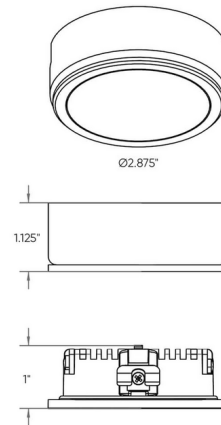

Shown in white / frosted

CLICK TO VIEW PRODUCT

Notes: