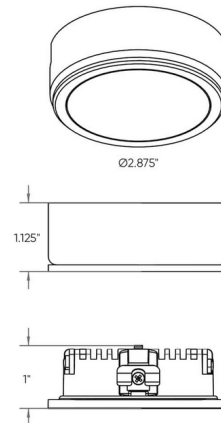

Shown in white / frosted

CLICK TO VIEW PRODUCT

Notes: