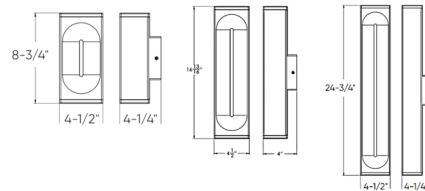

Description

The Profile LWJ Color Select Outdoor Wall Sconce features a low profile design with unique up, down, and center lighting distribution. Switch selectable color temperature (2700K/3000K/3500K/4000K/5000K). Integrated dimmable driver, dimmable with a Triac or electronic low voltage (ELV) dimmer. Note: White finish available in 16 inch option only.

Shown in black

Specifications

COLOR	N/A
BODY FINISH	Black
WATTAGE	10W
DIMMER	Low Voltage Electronic
DIMENSIONS	4.5"W x 8.75"H x 4.25"D
INTEGRATED LED MODULE	1 x LED/10W/120V LED
COUNTRY OF ORIGIN	China

Technical Information