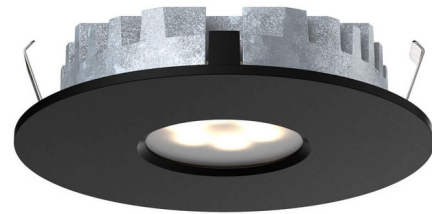

By DALI Lighting

Description

The 12V SuperPuck Color-Select Puck Light is well suited for accent task lighting under cabinets and in other areas. Ideal for highlighting display cabinets. Switch selectable between 2700K, 3000K, 3500K, 4000K and 5000K color temperature. Includes 12 inch input lead with quick connector and 24 inch interconnection harness. Frosted glass diffuser. Note: Required 12 volt plug-in (non-dimmable), or hardwire (dimmable) LED driver and optional mounting accessories sold separately.

Specifications

COLOR	Frosted
BODY FINISH	Black
WATTAGE	3W
DIMMER	N/A
DIMENSIONS	2.62"W x 0.75"H
INTEGRATED LED MODULE	1 x LED/3W/12V LED
COUNTRY OF ORIGIN	China

Technical Information

LAMP LIFE	50000 hours
BEAM ANGLE	360°
COLOR RENDERING	90 CRI
LAMP COLOR	CCT Select
LUMENS/WATT	50.00
LUMINOUS FLUX	150 lumens

Shown in black / frosted

CLICK TO VIEW PRODUCT

Notes: