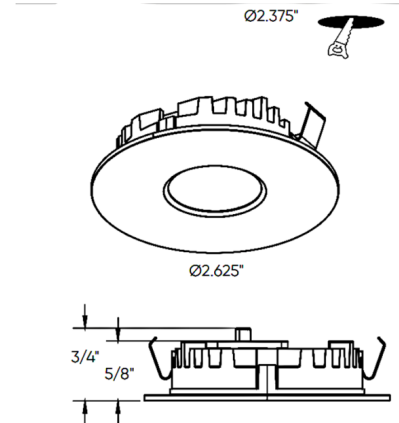

Shown in black / frosted