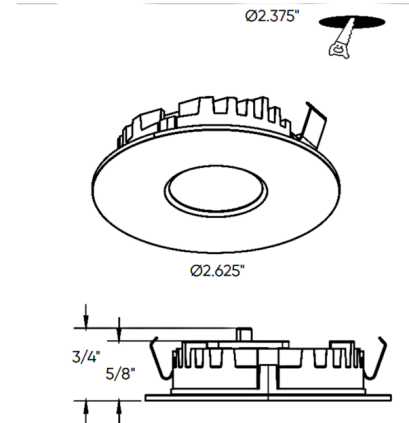

Shown in gold / frosted