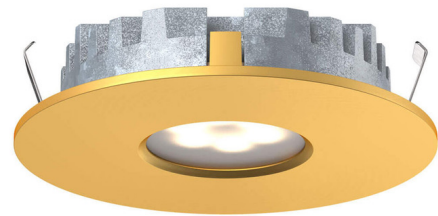

By DALI Lighting

Description

The 12V SuperPuck Color-Select Puck Light is well suited for accent task lighting under cabinets and in other areas. Ideal for highlighting display cabinets. Switch selectable between 2700K, 3000K, 3500K, 4000K and 5000K color temperature. Includes 12 inch input lead with quick connector and 24 inch interconnection harness. Frosted glass diffuser. Note: Required 12 volt plug-in (non-dimmable), or hardwire (dimmable) LED driver and optional mounting accessories sold separately.

Specifications

COLOR	Frosted
BODY FINISH	Gold
WATTAGE	3W
DIMMER	N/A
DIMENSIONS	2.62"W x 0.75"H
INTEGRATED LED MODULE	1 x LED/3W/12V LED
COUNTRY OF ORIGIN	China

Technical Information

LAMP LIFE	50000 hours
BEAM ANGLE	360°
COLOR RENDERING	90 CRI
LAMP COLOR	CCT Select
LUMENS/WATT	50.00
LUMINOUS FLUX	150 lumens

Shown in gold / frosted

CLICK TO VIEW PRODUCT

Notes: