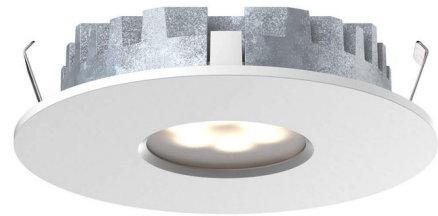

By DALI Lighting

Description

The 12V SuperPuck Color-Select Puck Light is well suited for accent task lighting under cabinets and in other areas. Ideal for highlighting display cabinets. Switch selectable between 2700K, 3000K, 3500K, 4000K and 5000K color temperature. Includes 12 inch input lead with quick connector and 24 inch interconnection harness. Frosted glass diffuser. Note: Required 12 volt plug-in (non-dimmable), or hardwire (dimmable) LED driver and optional mounting accessories sold separately.

Specifications

COLOR	Frosted
BODY FINISH	White
WATTAGE	3W
DIMMER	N/A
DIMENSIONS	2.62"W x 0.75"H
INTEGRATED LED MODULE	1 x LED/3W/12V LED
COUNTRY OF ORIGIN	China

Technical Information

LAMP LIFE	50000 hours
BEAM ANGLE	360°
COLOR RENDERING	90 CRI
LAMP COLOR	CCT Select
LUMENS/WATT	50.00
LUMINOUS FLUX	150 lumens

Shown in white / frosted

CLICK TO VIEW PRODUCT

Notes: