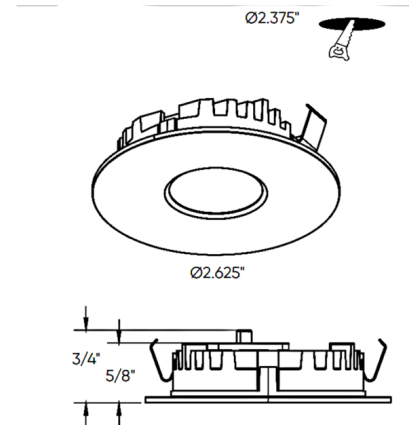

Shown in white / frosted