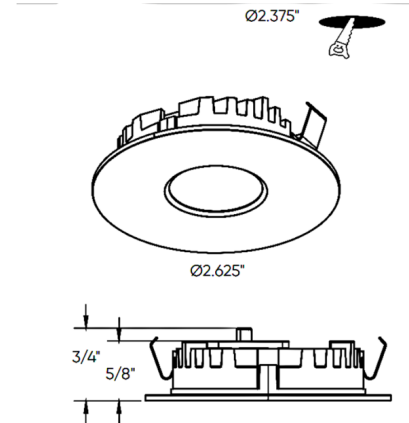

Shown in white / frosted