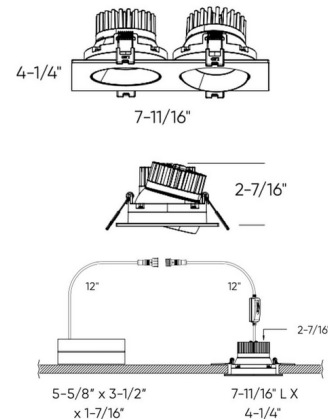

CLICK TO VIEW PRODUCT

Notes: