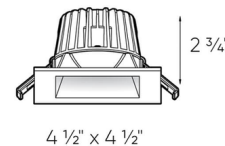

CLICK TO VIEW PRODUCT

Notes: