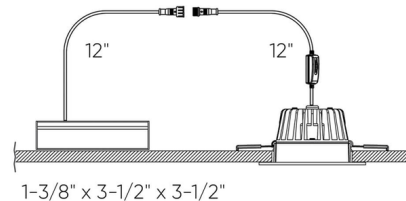

CLICK TO VIEW PRODUCT

Notes: