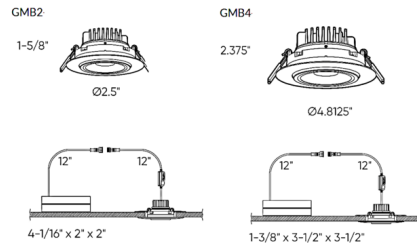

CLICK TO VIEW PRODUCT

Notes: