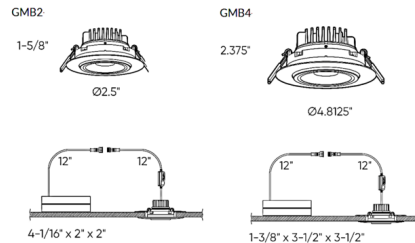

CLICK TO VIEW PRODUCT

Notes: