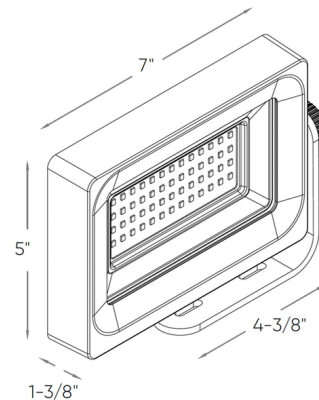

CLICK TO VIEW PRODUCT

Notes: