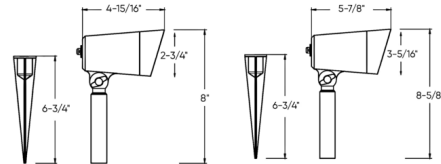

Description

This durable, fully sealed 12V Spot LED Accent Light includes an integrated LED module that emits a cool, natural, or warm white light in multiple beam patterns, all switch selectable between 2700K/3000K/3500K/4000K/5000K with easy access to switch on back of fixture. Includes interchangeable 20 degree, 40 degree, and 90 degree beam angle lens and ground stake. Can be rotated 180 degrees and is equipped with a glare shield for pinpoint accuracy. The landscape spotlight is great for gardens, tree uplighting, architectural lighting, and more. Note: Required 12 volt transformer and optional accessories sold separately.

Specifications

COLOR	N/A
BODY FINISH	Black
WATTAGE	10W
DIMMER	Not Dimmable
DIMENSIONS	2.75"W x 8"H
INTEGRATED LED MODULE	1 x LED/10W/12V LED
COUNTRY OF ORIGIN	China

Technical Information

LAMP LIFE	50000 hours
COLOR RENDERING	80 CRI
LAMP COLOR	CCT Select
LUMENS/WATT	50.00
LUMINOUS FLUX	500 lumens

Shown in black

CLICK TO VIEW PRODUCT

Notes: