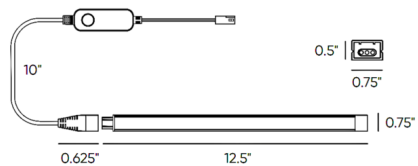

### Description

The 12V SWIVLED Color-Select Ultra-Slim Strip Light can be fixed or directional. Both types of brackets are included, the choice is yours. Features a smooth linear wide spread. Switch-selectable color temperature: 2700K/3000K/3500K/4000K/5000K. 10 inch power cord with color temperature switch included. Multiple fixtures can be linked together (up to 8 SWIVLED in a series). NOTE: A plug-in (non-dimmable) or dimmable hard-wired 12V power supply is required for installation. Power supply and optional accessories sold separately.

Shown in white

\*Add 12.5" for each additional unit

### Specifications

COLOR	N/A
BODY FINISH	White
WATTAGE	3W
DIMMER	N/A
DIMENSIONS	13.13"L x 0.4"W x 0.62"H
INTEGRATED LED MODULE	1 x LED/3W/12V LED
COUNTRY OF ORIGIN	China