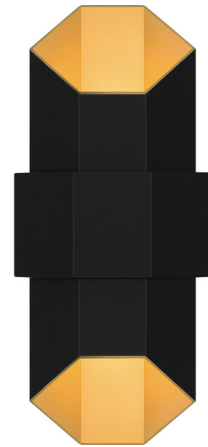

Lightology

lightology.com
866-954-4489
05-16-26

Project: _____

Company: _____

Location: _____ Fixture Type: _____

SPEC #: **QZL1231714**

Approved On: _____ Approved By: _____

Chasm Outdoor Lantern

By Quoizel

Description

Highlight your home with the modern design of the Chasm Outdoor Lantern. The eye-catching geometric silhouette is finished in aluminum frame and complemented with gold interior for an extra pop of style. This fixture is open on the top and bottom for maximum light flow.

Shown in matte black / gold / black

Specifications

COLOR Black
BODY FINISH Matte Black / Gold
WATTAGE 12W
DIMMER Not Dimmable
DIMENSIONS 6.75"W x 15.25"H x 5"D
INTEGRATED LED MODULE 1 x LED/12W/120V LED