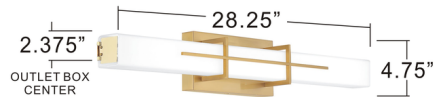

### Specifications

COLOR . . . . . Opal Etched  
BODY FINISH . . . . . Matte Black  
WATTAGE . . . . . 17W  
DIMMER . . . . . Low Voltage Electronic  
DIMENSIONS . . . . . 22.5"W x 4.75"H x 4.25"D  
INTEGRATED LED MODULE . . . . . 1 x LED/17W/120-277V LED

### Technical Information

COLOR RENDERING . . . . . 90 CRI  
LAMP COLOR . . . . . 3000K  
LUMENS/WATT . . . . . 78.18  
LUMINOUS FLUX . . . . . 1329 lumens

Shown in matte black / opal etched

CLICK TO VIEW PRODUCT