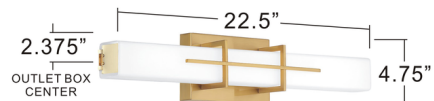

### Description

Upgrade your bathroom with the contemporary style of this Giselle Bathroom Vanity Light. The rectangular silhouette features an elegant finish paired with an opal etched glass shade for a polished look. Install Giselle horizontally or vertically to best suit your design preference.

### Specifications

COLOR . . . . . Opal Etched  
BODY FINISH . . . . . Matte Black  
WATTAGE . . . . . 17W  
DIMMER . . . . . Low Voltage Electronic  
DIMENSIONS . . . . . 22.5"W x 4.75"H x 4.25"D  
INTEGRATED LED MODULE . . . . . 1 x LED/17W/120-277V LED

### Technical Information

COLOR RENDERING . . . . . 90 CRI  
LAMP COLOR . . . . . 3000K  
LUMENS/WATT . . . . . 78.18  
LUMINOUS FLUX . . . . . 1329 lumens

Shown in matte black / opal etched

CLICK TO VIEW PRODUCT