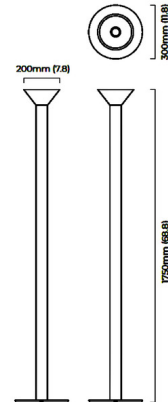

Description

The Torres Floor Lamp brings a strong architectural statement to your interior space. The funnel shaped diffuser rests on a slim stem, and casts warm light upward through your room, and a round base perfectly supports this minimalist look. Dimmer switch is located on the cord.

Specifications

COLOR N/A
BODY FINISH Polished Nickel
WATTAGE 9.6W
DIMMER Included
DIMENSIONS 11.81"W x 68.89"H
BULB NOT INCLUDED 1 x MR16/GU10/9.6W/120V LED
COUNTRY OF ORIGIN United Kingdom

Technical Information

PRODUCT DIMENSIONS Cord: 96"

Shown in polished nickel

CLICK TO VIEW PRODUCT

Notes: