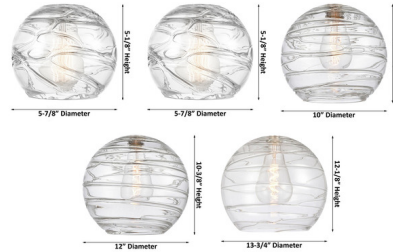

### Description

The Athens Deco Swirl Brass Pendant brings a decorative beauty to your interior space. The industrial inspired socket is surrounded by a swirled glass globe that casts warm shadows across your room.

### Specifications

COLOR . . . . . Clear  
BODY FINISH . . . . . Antique Brass  
WATTAGE . . . . . 9W  
DIMMER . . . . . Standard 120V  
DIMENSIONS . . . . . 5.875"W x 8"H  
BULB NOT INCLUDED . . . . . 1 x Edison ST-Shape/Medium (E26)/9W/120V LED  
COUNTRY OF ORIGIN . . . . . China

### Technical Information

PRODUCT DIMENSIONS . . . . . Adjustable Black Textured Cord Length: 120"

Shown in antique brass / clear

Notes:

CLICK TO VIEW PRODUCT