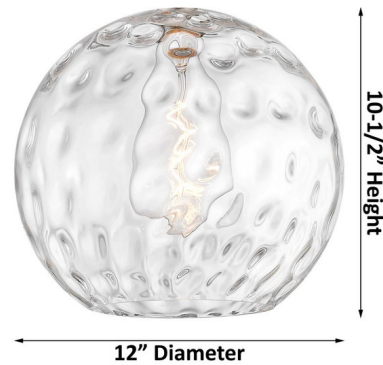

By Innovations Lighting

Description

The Athens Water Glass Pendant brings a decorative beauty to your interior space. The industrial inspired socket is surrounded by a water glass globe that casts warm shadows across your room.

Specifications

COLOR Clear Water
BODY FINISH Oil Rubbed Bronze
WATTAGE 9W
DIMMER Standard 120V
DIMENSIONS 12"W x 15"H
BULB NOT INCLUDED 1 x Edison ST-Shape/Medium (E26)/9W/120V LED
COUNTRY OF ORIGIN China

Technical Information

PRODUCT DIMENSIONS Downrods: One 6" and Two 12" Included

Shown in oil rubbed bronze / clear water

CLICK TO VIEW PRODUCT

Notes: