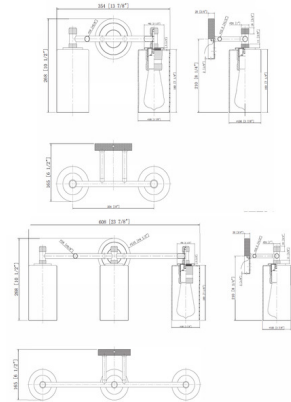

Shown in satin nickel / white

Specifications

COLOR	White
BODY FINISH	Satin Nickel
WATTAGE	34W
DIMMER	Standard 120V
DIMENSIONS	13.88"W x 10.5"H x 6.5"D
BULB NOT INCLUDED	2 x T10/Medium (E26)/17W/120V LED
COUNTRY OF ORIGIN	China

CLICK TO VIEW PRODUCT

Notes: