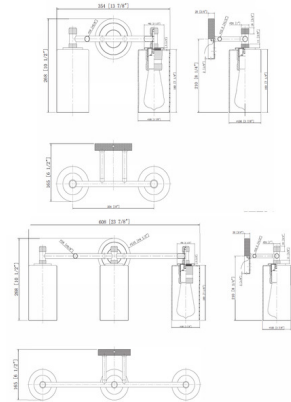

### Specifications

COLOR	White
BODY FINISH	Satin Nickel
WATTAGE	34W
DIMMER	Standard 120V
DIMENSIONS	13.88"W x 10.5"H x 6.5"D
BULB NOT INCLUDED	2 x T10/Medium (E26)/17W/120V LED
COUNTRY OF ORIGIN	China

CLICK TO VIEW PRODUCT