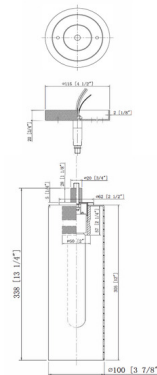

Description

The Crown Point WH Pendant brings a modern sophistication to your interior space. The industrial inspired frame holds a cylinder of glass that casts warm shadows across your room.

Specifications

COLOR White
 BODY FINISH Satin Nickel
 WATTAGE 17W
 DIMMER Standard 120V
 DIMENSIONS 3.875"W x 13.25"H
 BULB NOT INCLUDED 1 x T10/Medium (E26)/17W/120V LED
 COUNTRY OF ORIGIN China

Technical Information

PRODUCT DIMENSIONS Adjustable Cord Length: 120"

Shown in satin nickel / white

CLICK TO VIEW PRODUCT

Notes: