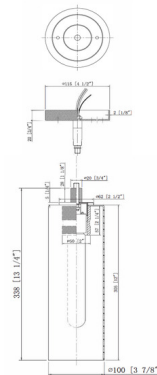

CLICK TO VIEW PRODUCT

Notes: