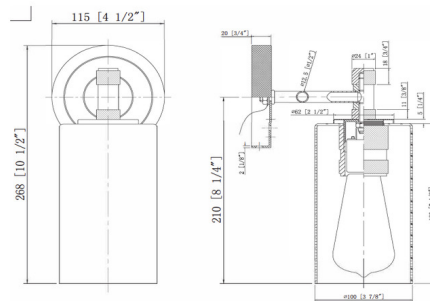

Lightology

lightology.com
866-954-4489
04-22-26

Project: _____

Company: _____

Location: _____ Fixture Type: _____

SPEC #: **INV1232687**

Approved On: _____ Approved By: _____

Crown Point White Wall Sconce By Innovations Lighting

Description

The Crown Point WH Wall Sconce brings a modern sophistication to your interior space. The industrial inspired frame holds a cylinder of glass that casts warm shadows across your room.

Shown in satin nickel / white

Specifications

COLOR	White
BODY FINISH	Satin Nickel
WATTAGE	17W
DIMMER	Standard 120V
DIMENSIONS	3.875"W x 10.5"H x 6.5"D
BULB NOT INCLUDED	1 x T10/Medium (E26)/17W/120V LED
COUNTRY OF ORIGIN	China

CLICK TO VIEW PRODUCT