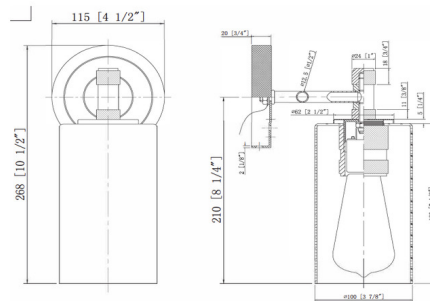

Lightology

lightology.com
866-954-4489
06-30-26

Project: _____

Company: _____

Location: _____ Fixture Type: _____

SPEC #: **INV1232687**

Approved On: _____ Approved By: _____

Crown Point White Wall Sconce By Innovations Lighting

Description

The Crown Point WH Wall Sconce brings a modern sophistication to your interior space. The industrial inspired frame holds a cylinder of glass that casts warm shadows across your room.

Shown in satin nickel / white

Specifications

COLOR	White
BODY FINISH	Satin Nickel
WATTAGE	17W
DIMMER	Standard 120V
DIMENSIONS	3.875"W x 10.5"H x 6.5"D
BULB NOT INCLUDED	1 x T10/Medium (E26)/17W/120V LED
COUNTRY OF ORIGIN	China

CLICK TO VIEW PRODUCT