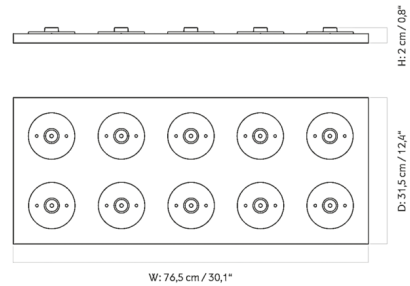

### Specifications

COLOR	N/A
BODY FINISH	Black
WATTAGE	N/A
DIMMER	N/A
DIMENSIONS	30.1"W x 0.8"H x 12.4"D
BULB	N/A
COUNTRY OF ORIGIN	China

CLICK TO VIEW PRODUCT

Notes: