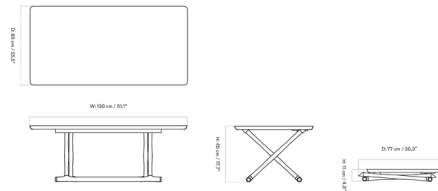

Description

Originally designed by Mogens Lassen in 1941, the Jager Lounge Table was inspired by folding stools and beds found in King Tutankhamen's tomb. Lassen gave the ancient objects a distinctly mid-century modern facelift, with rounded corners and streamlined wooden legs characteristic of the Scandinavian style. The legs can be folded down so the table can be stored while not in use, making it perfectly suited for smaller homes and apartments with limited space.

Shown in natural oak

Specifications

COLOR	N/A
BODY FINISH	Natural Oak
WATTAGE	N/A
DIMMER	N/A
DIMENSIONS	51.1\"W x 17.7\"H x 25.5\"D
BULB	N/A
COUNTRY OF ORIGIN	Germany

CLICK TO VIEW PRODUCT

Notes: