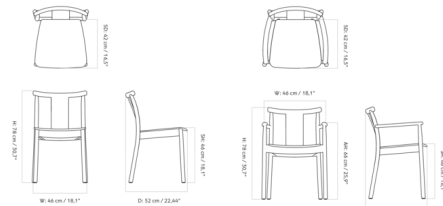

Lightology

lightology.com
866-954-4489
04-25-26

Project: _____

Company: _____

Location: _____ Fixture Type: _____

SPEC #: **MEN1234552**

Approved On: _____ Approved By: _____

Merkur Dining Chair By Audo Copenhagen

Shown in natural oak

Specifications

COLOR	N/A
BODY FINISH	Natural Oak
WATTAGE	N/A
DIMMER	N/A
DIMENSIONS	18.11"W x 30.71"H x 22.44"D
BULB	N/A
COUNTRY OF ORIGIN	Latvia

CLICK TO VIEW PRODUCT

Notes: