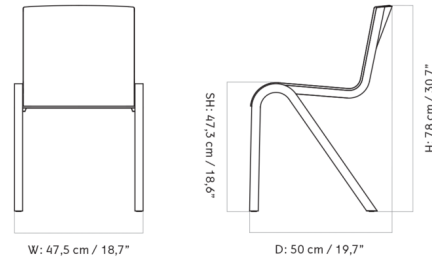

Shown in red stained oak

Specifications

COLOR	N/A
BODY FINISH	Red Stained Oak
WATTAGE	N/A
DIMMER	N/A
DIMENSIONS	18.7"W x 30.7"H x 19.7"D
BULB	N/A
COUNTRY OF ORIGIN	Latvia

Technical Information

PRODUCT DIMENSIONS	Seat Height: 18.6"
--------------------	--------------------