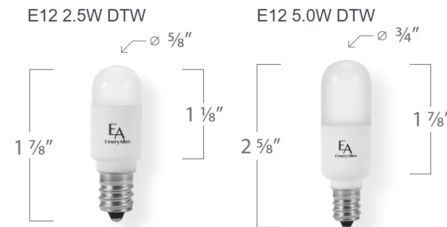

CLICK TO VIEW PRODUCT

Notes: