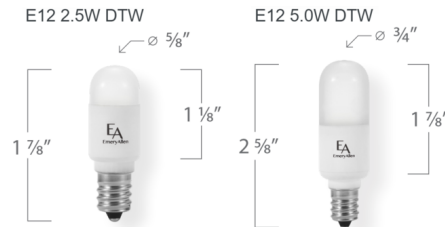

CLICK TO VIEW PRODUCT

Notes: