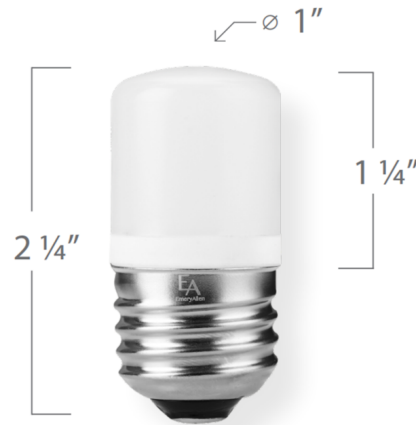

### Description

The Squatty 120V E26 Medium Base Warm Dim (1800K-2700K) bulb offers dimmer controlled color temperature adjustment. This smooth temperature transition mimics the natural color shift of dimmed incandescent bulbs. Equivalent to a 60 watt halogen. Dimmable with most LED and incandescent dimmers. Note: Sold as a 2-pack.

### Specifications

COLOR	Frost
BODY FINISH	N/A
WATTAGE	5W
DIMMER	Standard 120V
DIMENSIONS	1"W x 2.25"H
BULB INCLUDED	A19/Medium (E26)/5W/120V LED

### Technical Information

LAMP LIFE	25000 hours
BEAM ANGLE	360°
COLOR RENDERING	90 CRI
LAMP COLOR	2700K Warm Dim
LUMENS/WATT	90.00
LUMINOUS FLUX	450 lumens

Shown in frost

CLICK TO VIEW PRODUCT

Notes: