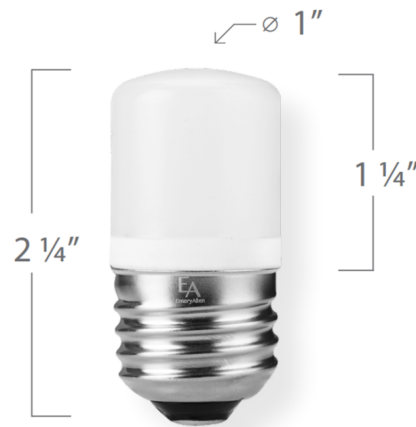

Shown in frost