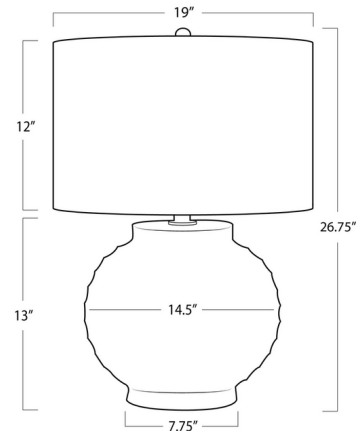

By Regina Andrew

Description

The Adobe Table Lamp is hand-etched with chisel marks covering its ceramic body, giving it the allure of an ancient relic unearthed from an archaeological dig. Whether placed in a living room or bedroom, this piece offers visual interest while casting a soft layer of ambient lighting.

Shown in brown

Specifications

COLOR	N/A
BODY FINISH	Brown
WATTAGE	150W
DIMMER	Included
DIMENSIONS	19"W x 26.75"H
BULB NOT INCLUDED	1 x A19 3-Way/Medium (E26)/150W/120V Incandescent
OTHER BULB OPTIONS	1 x A19 3-Way/Medium (E26)/120V LED
COUNTRY OF ORIGIN	China