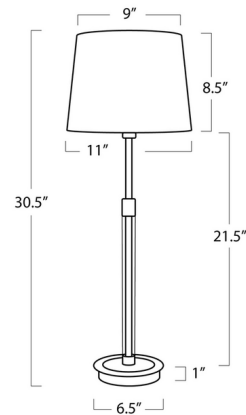

### Description

The tall, slender Auburn Table Lamp presents an elegant look with its stem wrapped in gold leaf and crystal. A metal base and crisp natural linen shade complete the sophisticated design.

### Specifications

COLOR	Natural Linen
BODY FINISH	Gold Leaf
WATTAGE	100W
DIMMER	Included
DIMENSIONS	11"W x 30.5"H
BULB NOT INCLUDED	1 x A19/Medium (E26)/100W/120V Incandescent
OTHER BULB OPTIONS	1 x A19/Medium (E26)/120V LED
COUNTRY OF ORIGIN	China