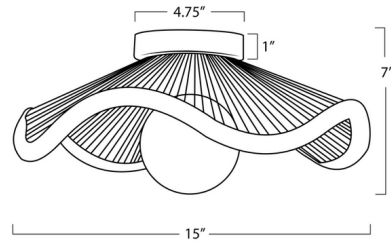

Shown in natural

Specifications

COLOR	Natural
BODY FINISH	N/A
WATTAGE	5W
DIMMER	Low Voltage Electronic
DIMENSIONS	15\"W x 7\"H
BULB INCLUDED	1 x JCD/G9/5W/120V LED
COUNTRY OF ORIGIN	China

CLICK TO VIEW PRODUCT