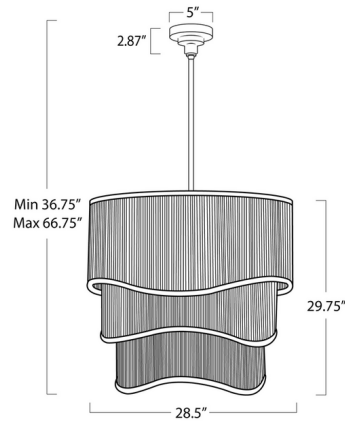

Specifications

COLOR	Natural
BODY FINISH	N/A
WATTAGE	660W
DIMMER	Standard 120V
DIMENSIONS	28.5"W x 29.75"H
BULB NOT INCLUDED	11 x B10/Candelabra (E12)/60W/120V Incandescent
OTHER BULB OPTIONS	11 x B10/Candelabra (E12)/120V LED
COUNTRY OF ORIGIN	China

CLICK TO VIEW PRODUCT

Notes: