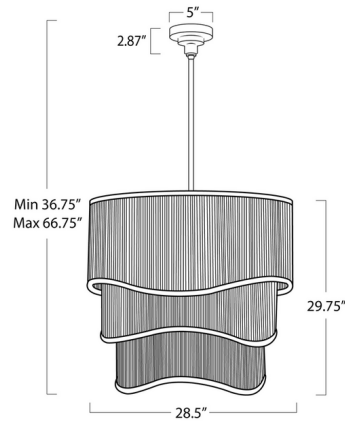

### Specifications

COLOR	Natural
BODY FINISH	N/A
WATTAGE	660W
DIMMER	Standard 120V
DIMENSIONS	28.5"W x 29.75"H
BULB NOT INCLUDED	11 x B10/Candelabra (E12)/60W/120V Incandescent
OTHER BULB OPTIONS	11 x B10/Candelabra (E12)/120V LED
COUNTRY OF ORIGIN	China