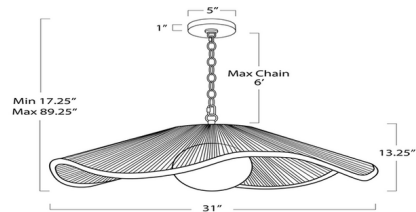

Shown in natural

Specifications

COLOR	Natural
BODY FINISH	N/A
WATTAGE	60W
DIMMER	Standard 120V
DIMENSIONS	31"W x 13.25"H
BULB NOT INCLUDED	1 x A19/Medium (E26)/60W/120V Incandescent
OTHER BULB OPTIONS	1 x A19/Medium (E26)/120V LED
COUNTRY OF ORIGIN	China