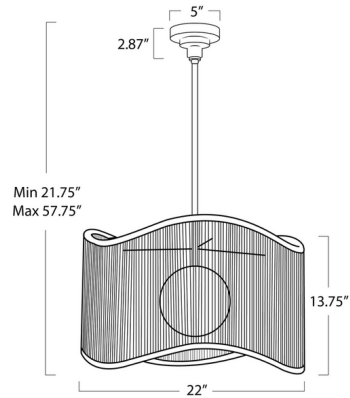

Description

With its woven rattan shade and gently curved edges, the Nimes Pendant imparts a sense of serene movement in your space. A white milk glass globe inside diffuses the light, creating a soft glow. Hang this pendant in a foyer, living room, or dining room to add a layer of ambient lighting and a warm, welcoming feel.

Shown in natural brass / natural

Specifications

COLOR	Natural
BODY FINISH	Natural Brass
WATTAGE	60W
DIMMER	Standard 120V
DIMENSIONS	22"W x 13.75"H
BULB NOT INCLUDED	1 x A19/Medium (E26)/60W/120V Incandescent
OTHER BULB OPTIONS	1 x A19/Medium (E26)/120V LED
COUNTRY OF ORIGIN	China