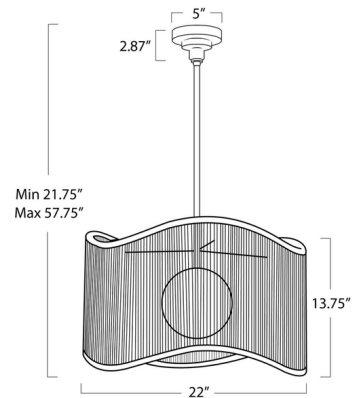

Description

With its woven rattan shade and gently curved edges, the Nimes Pendant imparts a sense of serene movement in your space. A white milk glass globe inside diffuses the light, creating a soft glow. Hang this pendant in a foyer, living room, or dining room to add a layer of ambient lighting and a warm, welcoming feel.

Shown in natural brass / natural

Specifications

COLOR	Natural
BODY FINISH	Natural Brass
WATTAGE	60W
DIMMER	Standard 120V
DIMENSIONS	22"W x 13.75"H
BULB NOT INCLUDED	1 x A19/Medium (E26)/60W/120V Incandescent
OTHER BULB OPTIONS	1 x A19/Medium (E26)/120V LED
COUNTRY OF ORIGIN	China