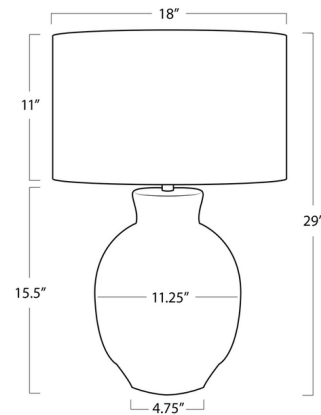

### Specifications

COLOR	N/A
BODY FINISH	White
WATTAGE	150W
DIMMER	Included
DIMENSIONS	18"W x 29"H
BULB NOT INCLUDED	1 x A19 3-Way/Medium (E26)/150W/120V Incandescent
OTHER BULB OPTIONS	1 x A19 3-Way/Medium (E26)/120V LED
COUNTRY OF ORIGIN	India