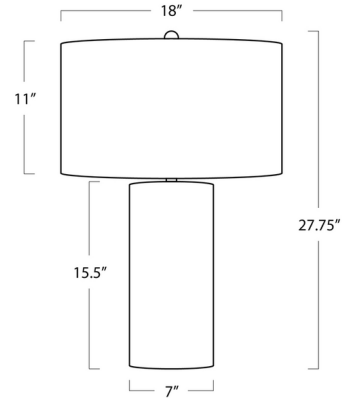

Shown in mother of pearl

Specifications

COLOR	N/A
BODY FINISH	Mother of Pearl
WATTAGE	150W
DIMMER	Included
DIMENSIONS	18"W x 27.75"H
BULB NOT INCLUDED	1 x A19 3-Way/Medium (E26)/150W/120V Incandescent
OTHER BULB OPTIONS	1 x A19 3-Way/Medium (E26)/120V LED
COUNTRY OF ORIGIN	China