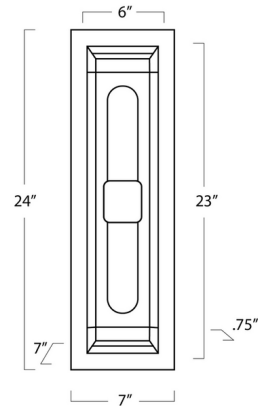

### Specifications

COLOR	N/A
BODY FINISH	Black
WATTAGE	80W
DIMMER	Standard 120V
DIMENSIONS	7"W x 24"H x 7"D
BULB NOT INCLUDED	2 x B10/Candelabra (E12)/40W/120V Incandescent
OTHER BULB OPTIONS	2 x B10/Candelabra (E12)/120V LED
COUNTRY OF ORIGIN	China