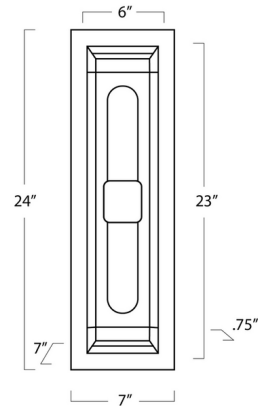

Specifications

COLOR	N/A
BODY FINISH	Black
WATTAGE	80W
DIMMER	Standard 120V
DIMENSIONS	7"W x 24"H x 7"D
BULB NOT INCLUDED	2 x B10/Candelabra (E12)/40W/120V Incandescent
OTHER BULB OPTIONS	2 x B10/Candelabra (E12)/120V LED
COUNTRY OF ORIGIN	China

CLICK TO VIEW PRODUCT

Notes: