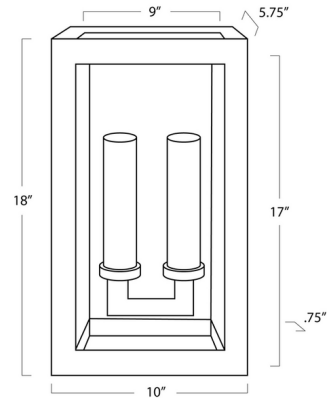

### Specifications

COLOR	N/A
BODY FINISH	Black
WATTAGE	80W
DIMMER	Standard 120V
DIMENSIONS	10"W x 18"H x 5.75"D
BULB NOT INCLUDED	2 x B10/Candelabra (E12)/40W/120V Incandescent
OTHER BULB OPTIONS	2 x B10/Candelabra (E12)/120V LED
COUNTRY OF ORIGIN	China